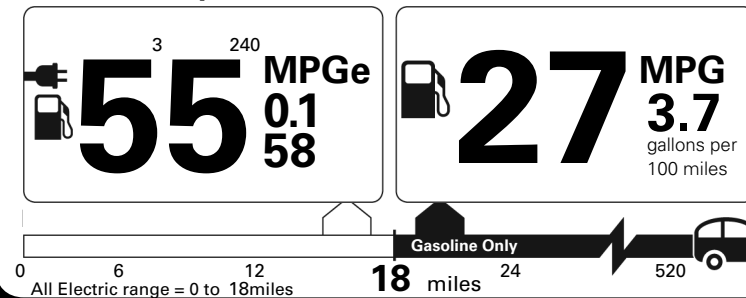

**Metallic Paint** 695.00

**Protection Package\*** 405.00

**21" 5-Double Spoke Alloy Wheel** 1,100.00

**Harman Kardon Premium Sound** 800.00

**Destination Charge** 1,095.00

**Total Suggested Retail Price:** \$ 70,495.00

## Fuel Economy and Environment

Plug-In Hybrid Vehicle  
Electricity-Gasoline

**Fuel Economy** Standard SUV 4WD range from 14 to 105 MPGe. The best vehicle rates 142 MPGe.

You spend  
**\$ 500**

more in fuel costs  
over 5 years  
compared to the  
average new vehicle.