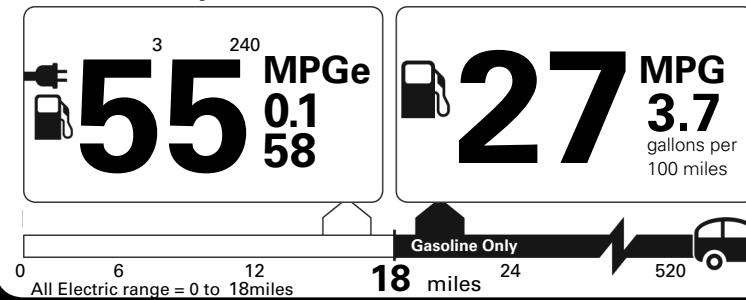

Park Assist Pilot

200.00

21" 8-Multi Spoke Alloy Wheels

800.00

Destination Charge

1,095.00

Total Suggested Retail Price:

\$ 76,620.00

Fuel Economy and Environment

Plug-In Hybrid Vehicle
Electricity-Gasoline

Fuel Economy Standard SUV 4WD range from 14 to 105 MPGe. The best vehicle rates 142 MPGe.

You spend
\$ 500
more in fuel costs
over 5 years
compared to the
average new vehicle.