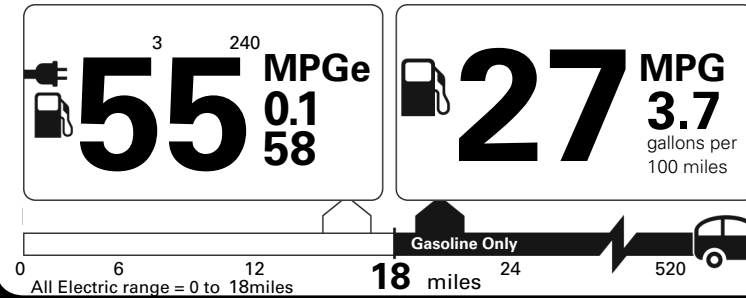

Total Suggested Retail Price: \$ 71,895.00

Fuel Economy and Environment

Plug-In Hybrid Vehicle
Electricity-Gasoline

Fuel Economy Standard SUV 4WD range from 14 to 105 MPGe. The best vehicle rates 142 MPGe.

You spend
\$ 500

more in fuel costs
over 5 years
compared to the
average new vehicle.

Annual Fuel Cost
\$ 1,400

Fuel Economy & Greenhouse Gas Rating (tailpipe only) **Smog Rating** (tailpipe only)

This vehicle emits 197 grams CO2 per mile. The best emits 0 grams per mile (tailpipe only). Producing and
distributing fuel also create emissions; learn more at fuelconomy.gov.