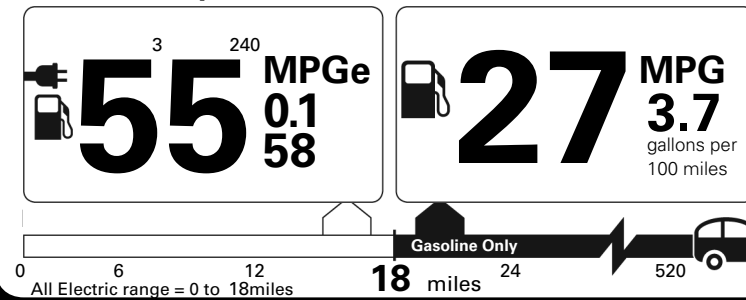

## PRICING

IMPORTER'S SUGGESTED LIST PRICE P.O.E.:	\$ 64,300.00
<b>Climate Package</b>	750.00
Headlight High Pressure Cleaning	
Heated Rear Seats	
Heated Steering Wheel	
<b>Grocery Bag Holder*</b>	275.00
<b>Luggage Cover*</b>	295.00
<b>Metallic Paint</b>	695.00
<b>Protection Package Premier*</b>	735.00
<b>21" 5-Double Spoke Alloy Wheel</b>	1,100.00
<b>Destination Charge</b>	1,095.00
<b>Total Suggested Retail Price:</b>	<b>\$ 69,245.00</b>

## Fuel Economy and Environment

Plug-In Hybrid Vehicle  
Electricity-Gasoline

**Fuel Economy** Standard SUV 4WD range from 14 to 105 MPGe. The best vehicle rates 142 MPGe.

You spend  
**\$ 500**  
more in fuel costs  
over 5 years  
compared to the  
average new vehicle.